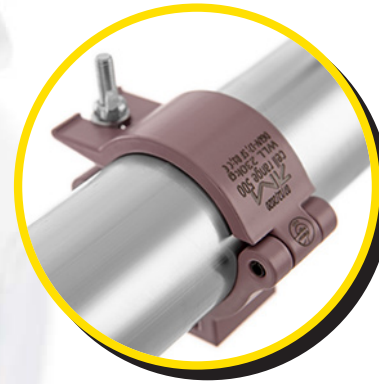

Cell Clamps

Natural aluminum, black anodized and powder coated versions available. Wide range of clamp styles and tube diameter types available from stock.