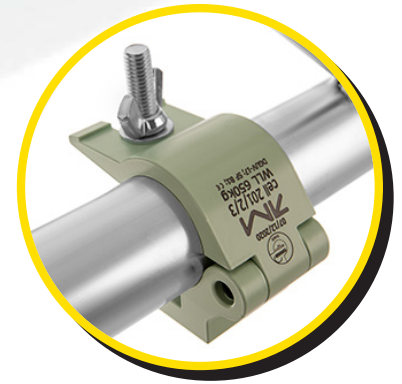

Cell Clamps

Natural aluminum, black anodized and powder coated versions available. Wide range of clamp styles and tube diameter types available from stock.