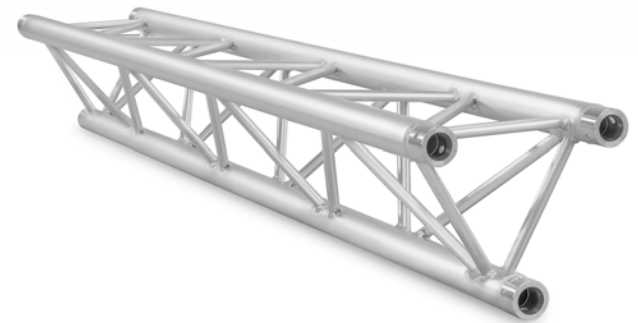

# Truss

Conical  
connection  
truss products  
with industry  
standard  
compatibility.

---

Wide range of sizes  
& capacities from  
222 x 222 mm to  
390 x 390 mm in Duo,  
Trio & Quatro formats.