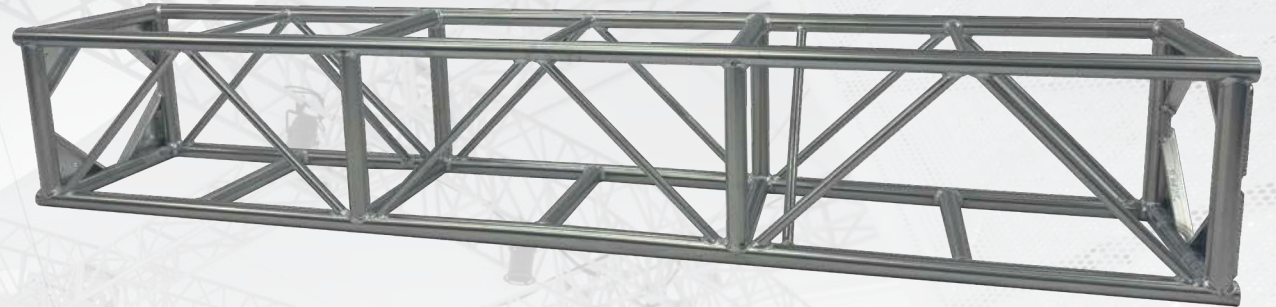

# Truss

The industry standard since 1987

12" x 12" nut & bolt connection through 54" x 36" spigoted, aluminum & steel.

Light Duty Truss 12" x 12" - Plated

Medium Duty Truss 20.5" x 20.5" - Plated

Tura Pre-Rig Truss  
14" x 24" - Spigoted

# Verto Truss

The Verto truss is a revolutionary system, making truss connections fast, silent and safe.

The Verto truss brings a totally new perspective on truss assembly and is described as a game changer in our industry.