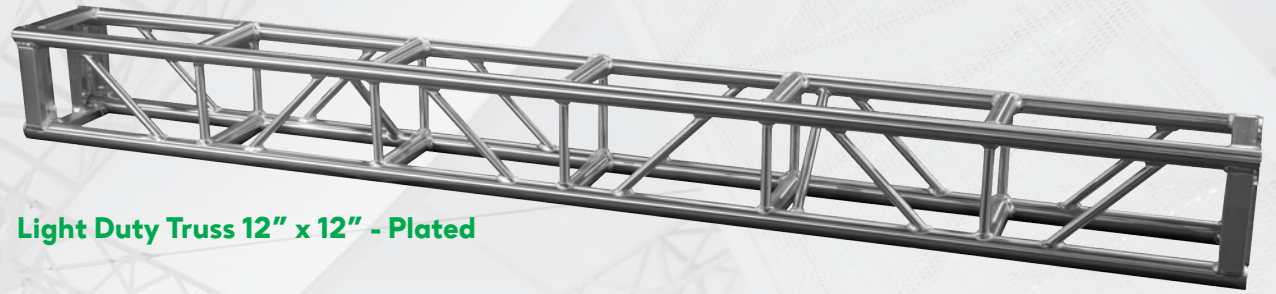

# Truss

The industry standard since 1987

12" x 12" nut & bolt connection through 54" x 36" spigoted, aluminum & steel.

Light Duty Truss 12" x 12" - Plated

Medium Duty Truss 20.5" x 20.5" - Plated

Tura Pre-Rig Truss  
14" x 24" - Spigoted

# Verto Truss

The Verto truss is a revolutionary system, making truss connections fast, silent and safe.

The Verto truss brings a totally new perspective on truss assembly and is described as a game changer in our industry.