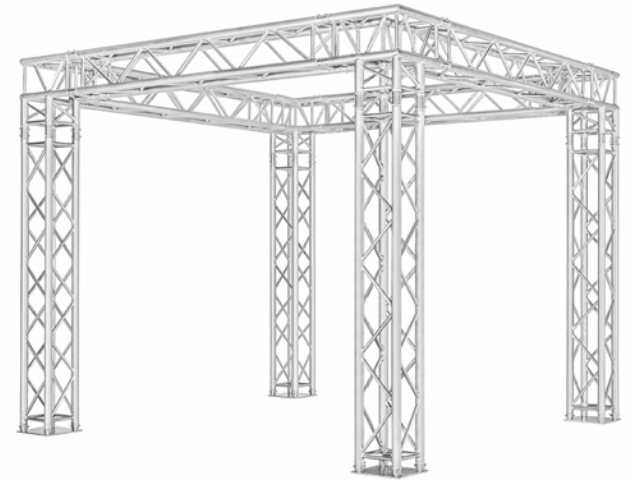

Truss

Conical
connection
truss products
with industry
standard
compatibility.

Wide range of sizes
& capacities from
222 x 222 mm to
390 x 390 mm in Duo,
Trio & Quatro formats.