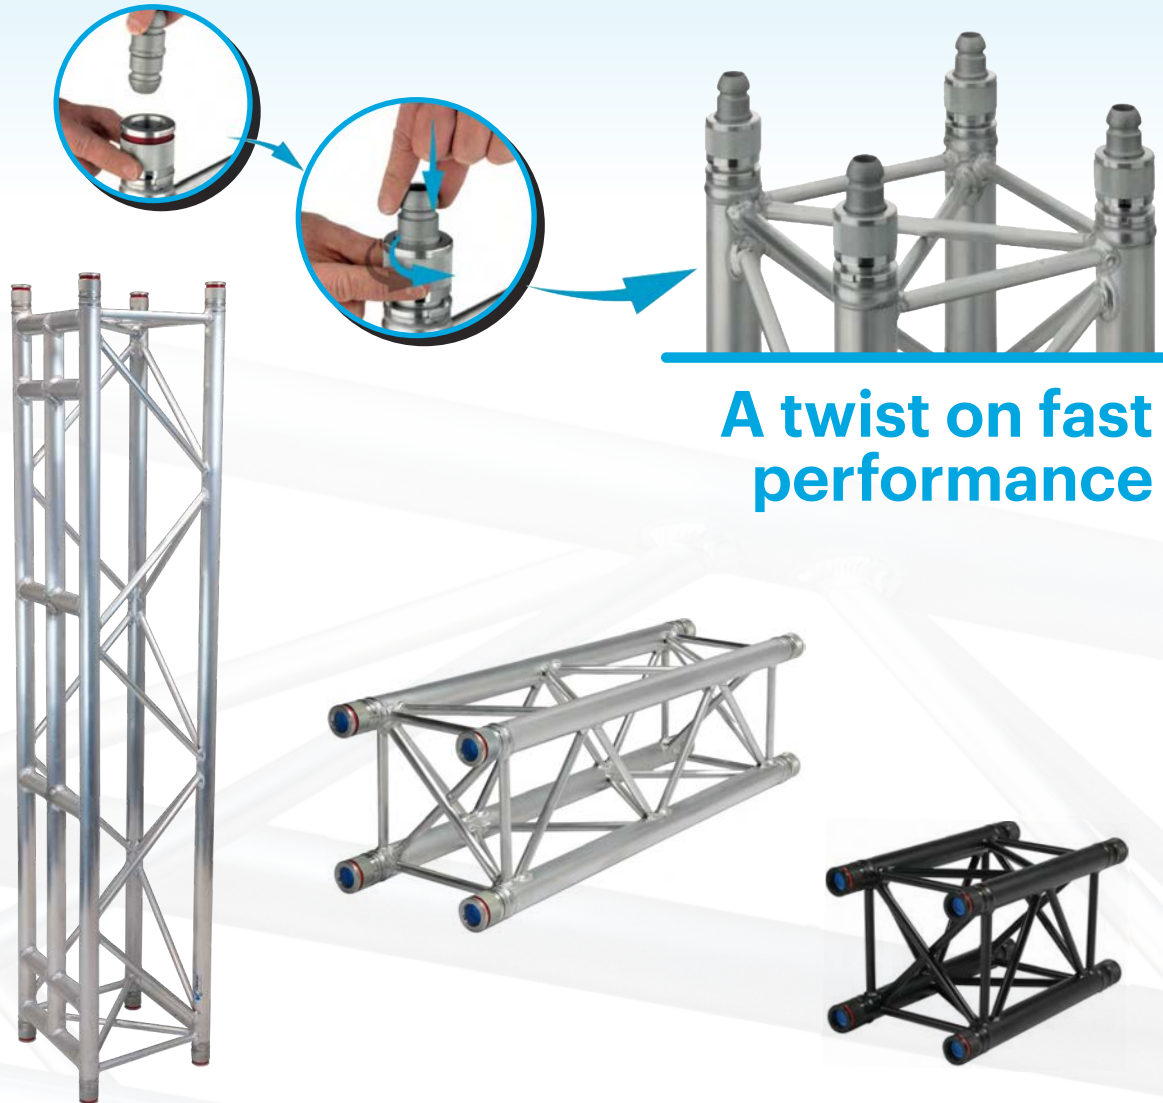

# Verto Truss

The Verto truss is a revolutionary system, making truss connections fast, silent and safe.

The Verto truss brings a totally new perspective on truss assembly and is described as a game changer in our industry.