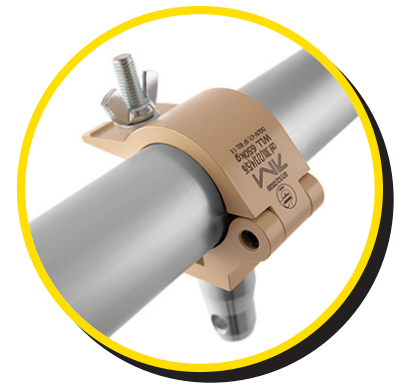

Cell Clamps

Natural aluminum, black anodized and powder coated versions available. Wide range of clamp styles and tube diameter types available from stock.