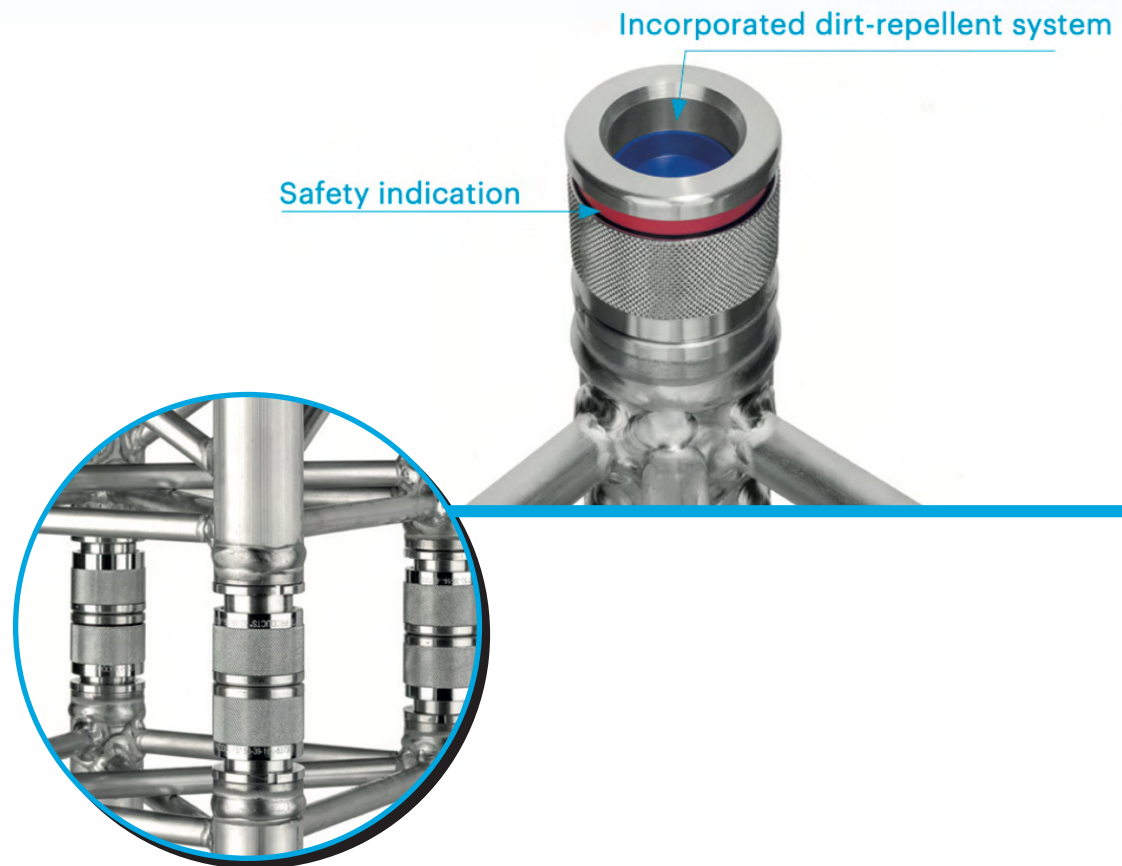

# Verto Truss

The Verto truss is a revolutionary system, making truss connections fast, silent and safe.

The Verto truss brings a totally new perspective on truss assembly and is described as a game changer in our industry.

# Verto Truss

10 x faster assembly time than conventional nut & bolt connection truss.

## Available Sizes

H30V - 289 x 289 mm

H40V - 389 x 389 mm

H40R - 389 x 289 mm