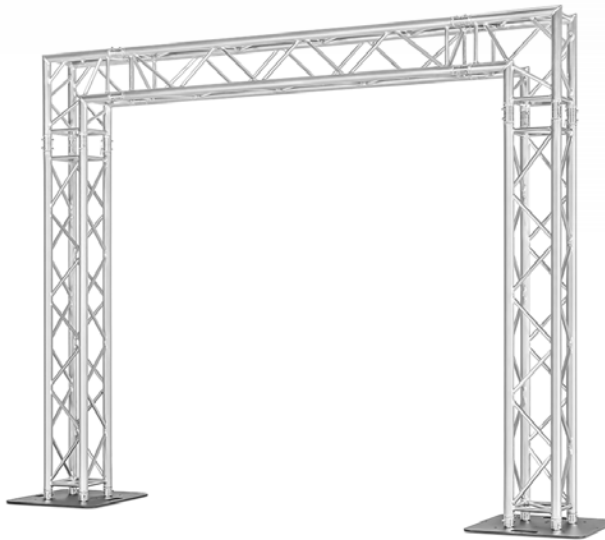

Truss

Conical
connection
truss products
with industry
standard
compatibility.

Wide range of sizes
& capacities from
222 x 222 mm to
390 x 390 mm in Duo,
Trio & Quatro formats.