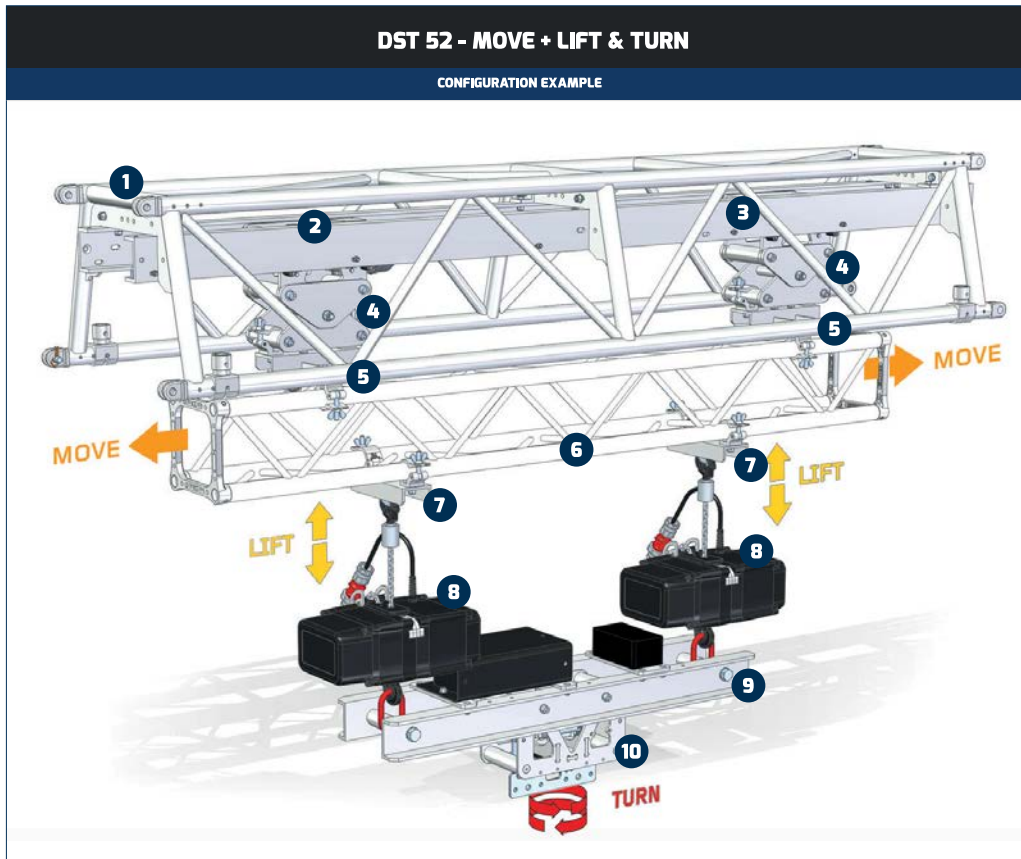

# EXE Dynamic Stack Tracks (DST)

The modular DST System consists of truss sections with an integrated rail system, together with a series of motorized carriage modules that mount inside the truss and travel along the rails.