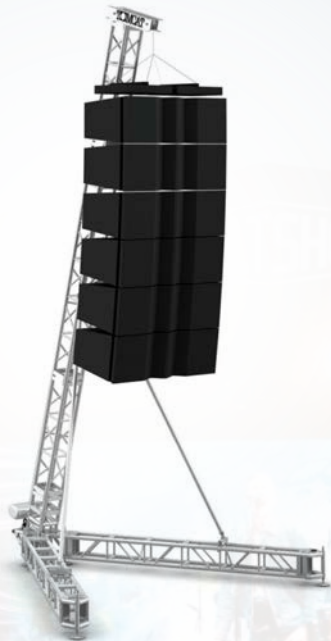

Roofs and PA Towers