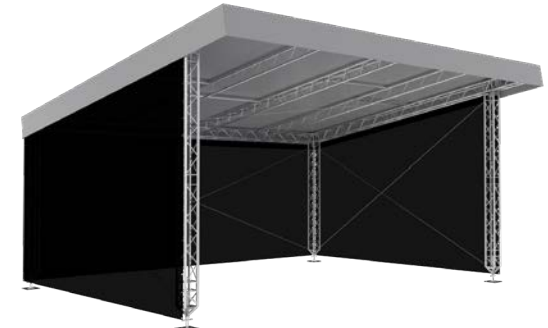

# Roofs, LED Screen Support Systems & PA Towers

MT-PA5030 PA Tower  
(15ft Trim)

LSG1 Outdoor LED Screen Support Structure  
(up to 6m x 4m Screen Size)

LSG0 Outdoor LED Screen Support Structure  
(up to 6m x 4m Screen Size)

MR1 Arched Outdoor Roof System  
(26' x 20' & 20' x 13' Sizes Available)

MR0 Sloping Outdoor Roof System  
(26' x 20' & 20' x 13' Sizes Available)