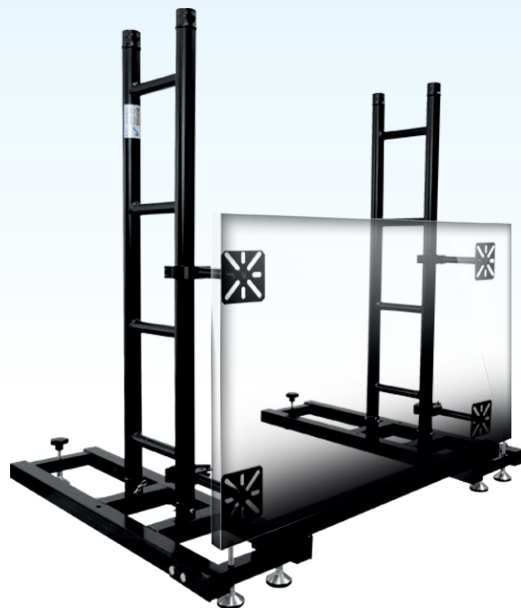

MR1 Arched Outdoor Roof System  
(26' x 20' & 20' x 13' Sizes Available)

MR0 Sloping Outdoor Roof System  
(26' x 20' & 20' x 13' Sizes Available)

# Verto Truss

The Verto truss is a revolutionary system, making truss connections fast, silent and safe.

The Verto truss brings a totally new perspective on truss assembly and is described as a game changer in our industry.