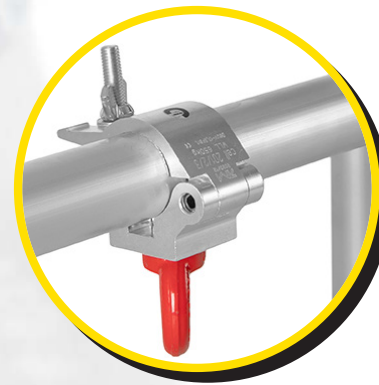

Cell Clamps

Natural aluminum, black anodized and powder coated versions available. Wide range of clamp styles and tube diameter types available from stock.